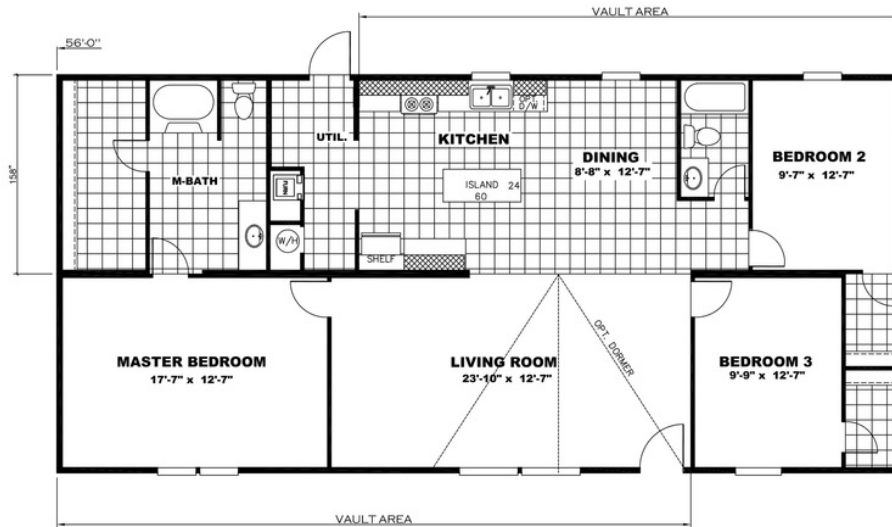

**THRILL** Model number:

**3 beds • 2 baths • 1475 sq.ft. • 28' width • 56' depth**

Our home building facilities invest in continuous product and process improvements. Plans, dimensions, features, materials, specifications and availability are subject to change without notice or obligation. Renderings and floor plans are representative likenesses of our homes and may differ from the actual homes. We invite you to tour a Home Center near you and inspect the highest value in quality housing available or call (434) 757-1999 to speak with a Home Consultant. Copyright 2017, CMH. All rights reserved.