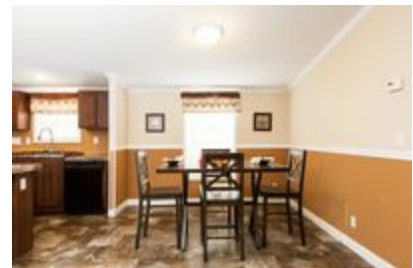

Jupiter *Display Model W/ Furniture!!*

Jupiter *Display Model W/ Furniture!!*

Model number: 29OLY28684AH18

3 beds • 2 baths • 1904 sq.ft. • 28' width • 68' depth

Our home building facilities invest in continuous product and process improvements. Plans, dimensions, features, materials, specifications and availability are subject to change without notice or obligation. Renderings and floor plans are representative likenesses of our homes and may differ from the actual homes. We invite you to tour a Home Center near you and inspect the highest value in quality housing available or call (434) 757-1999 to speak with a Home Consultant. Copyright 2017, CMH. All rights reserved.

Jupiter *Display Model W/ Furniture!!*

Model number: 29OLY28684AH18

3 beds • 2 baths • 1904 sq.ft. • 28' width • 68' depth

Our home building facilities invest in continuous product and process improvements. Plans, dimensions, features, materials, specifications and availability are subject to change without notice or obligation. Renderings and floor plans are representative likenesses of our homes and may differ from the actual homes. We invite you to tour a Home Center near you and inspect the highest value in quality housing available or call (434) 757-1999 to speak with a Home Consultant. Copyright 2017, CMH. All rights reserved.